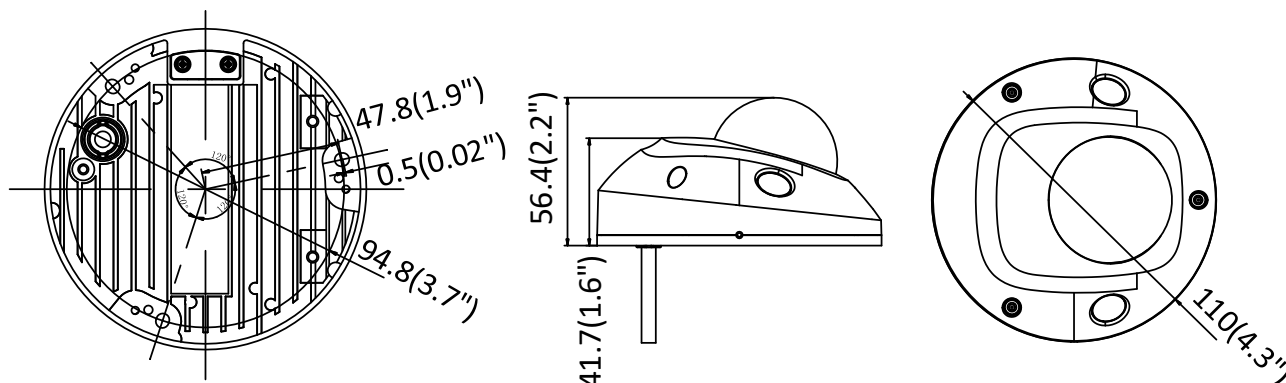

Dimension

Accessory

DS-1280ZJ-DM46
Junction Box

Distributed by